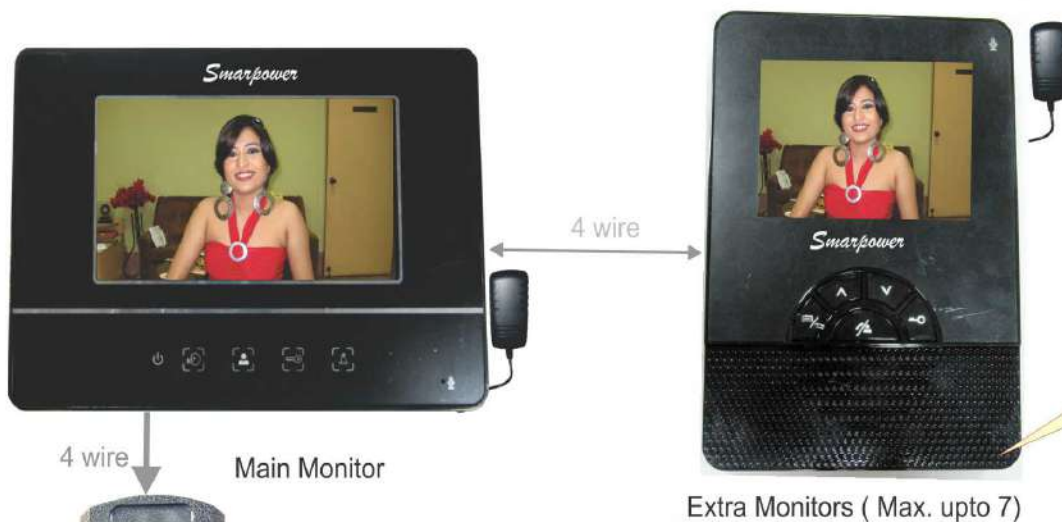

Talk / Monitor / Unlock / Warning  
 Expandable upto 7 Monitors  
 Expandable upto 2 Stations  
 Metal body Pin Hole camera  
 2 Way Communication  
 7" TFT Color Monitor  
 Night Vision Camera  
 SMPS Power Supply  
 Touch Panel

## 7" Color TFT Video Door Phone System

**4" Color TFT  
 100 Photo  
 Memory**

- Pin Hole Microphone
- Pin Hole Camera
- Night Vision LED
- Doorbell
- Builtin Speaker
- Metal Body
- Unbreakable
- Outdoor Station

Electric Lock  
(CRC Body)

Electric Lock (S. Steel body)

Outdoor  
 Station